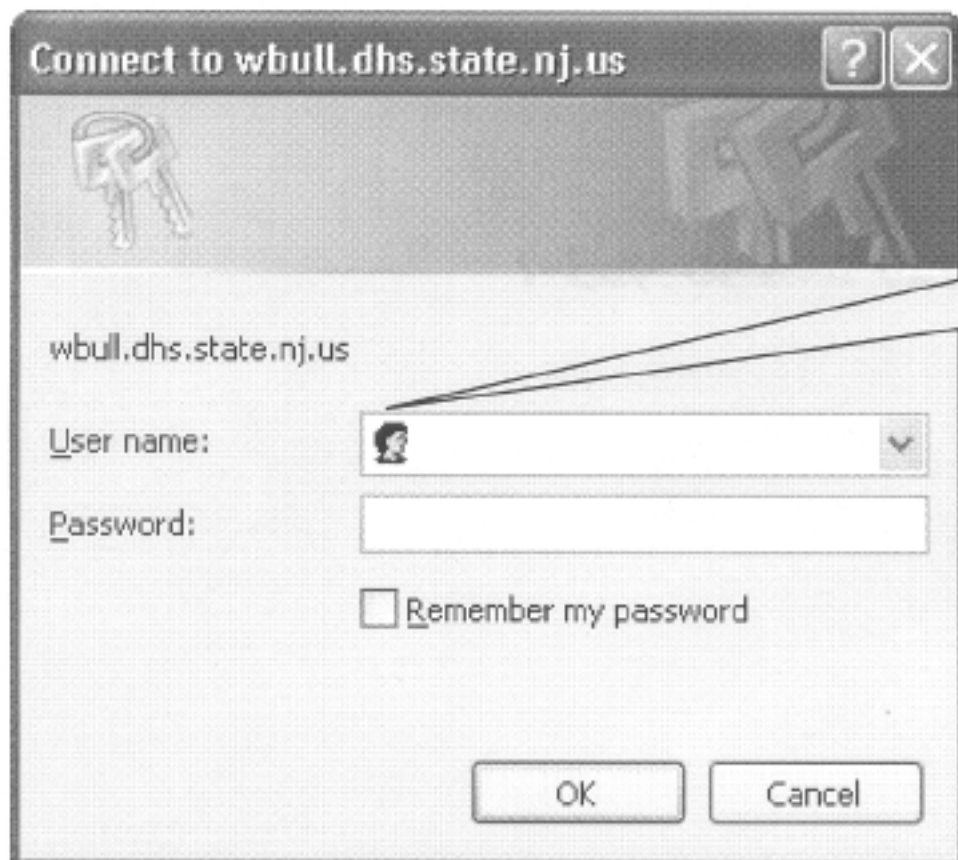

On browser page, enter DHS URL address:
https://wbull.dhs.state.nj.us

DHS web access
logon screen